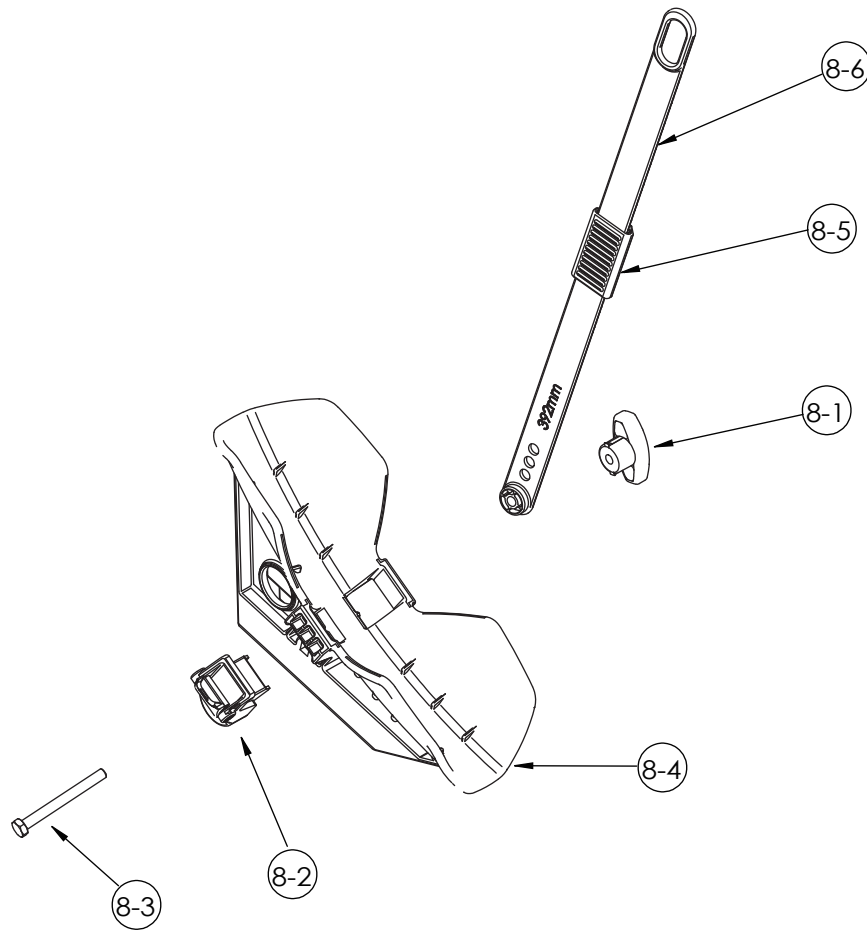

PART	DESCRIPTION	PART NUMBER	QTY.	PACK SIZE	PART	DESCRIPTION	PART NUMBER	QTY.	PACK SIZE
1	Foot assembly		1		21				
2	Platform assembly		1		22				
3	Screw M6x82mm	140-1106-022-04D	8		23				
4	Plastic washer	130-00445-01C	8		24				
5	Washer	142-1065-003-04D	8		25				
6	Nylock nut	141-0106-001-04D	8		26				
7	Cap	130-00458-01C	8		27				
8	Wheel support assembly		8		28				
9	Key	147-01905-99C	1		29				
10	Safety strap	3522-00197-03C	1		30				
11	Hitch lock	3509-00301-16C	1		31				
12	Hex bolt	140-0440-009-23D	1		32				
13	Spring washer	142-2045-001-04D	1		33				
14	Washer	142-1135-003-04D	1		34				
15	R-pin	143-00003-04D	1		35				
16	T-wrench	132-00022-05C	1		36				
17	Allen key	144-00004-06D	1		37				
18	Wrench	3344-00008-00P	1		38				
19	Wrench cover	130-00513-01C	1		39				
20					40				

PART	DESCRIPTION	PART NUMBER	QTY.	PACK SIZE	PART	DESCRIPTION	PART NUMBER	QTY.	PACK SIZE
1-1	Hitch tube	3204-00130-04P	1						
1-2	Platform	3203-00129-04P	1						
1-3	Plastic splint	130-00783-01C	2						
1-4	End cap	130-00228-01C	1						
1-5	Hex bolt	140-0312-001-04D	1						
1-6	T-pin assembly	3503-00134-16C	1						
1-7	Nylock nut	141-0112-001-04D	1						
1-8	Cap	130-00019-01C	2						
1-9	Cover	130-00612-16C	2						
1-10	Screw	140-1783-002-04D	4						

PART	DESCRIPTION	PART NUMBER	QTY.	PACK SIZE
2-1	U tube		1	
2-2	Wheel support tube	3202-00123-44P	2	
2-3	Washer	142-1065-003-04D	4	
2-4	Nylock nut M6x1.0	141-0106-001-04D	2	
2-5	Button head screw M6x45mm	140-1106-038-04D	2	
2-6	Cap	130-00340-01C	4	
2-7	Screw cap M6	130-00458-01C	2	
2-8				
2-9				
2-10				

PART	DESCRIPTION	PART NUMBER	QTY.	PACK SIZE

PART	DESCRIPTION	PART NUMBER	QTY.	PACK SIZE	PART	DESCRIPTION	PART NUMBER	QTY.	PACK SIZE
2-1-1	Vertical tube	3201-00401-00	1						
2-1-2	Adjustment rod	3209-00278-04D	2						
2-1-3	Washer	142-1050-001-04D	2						
2-1-4	Nylock nut	141-0105-001-04D	2						
2-1-5	U pad	130-00778-16C	2						
2-1-6	Strap sewing	3524-00268-01C	2						
2-1-7									
2-1-8									
2-1-9									