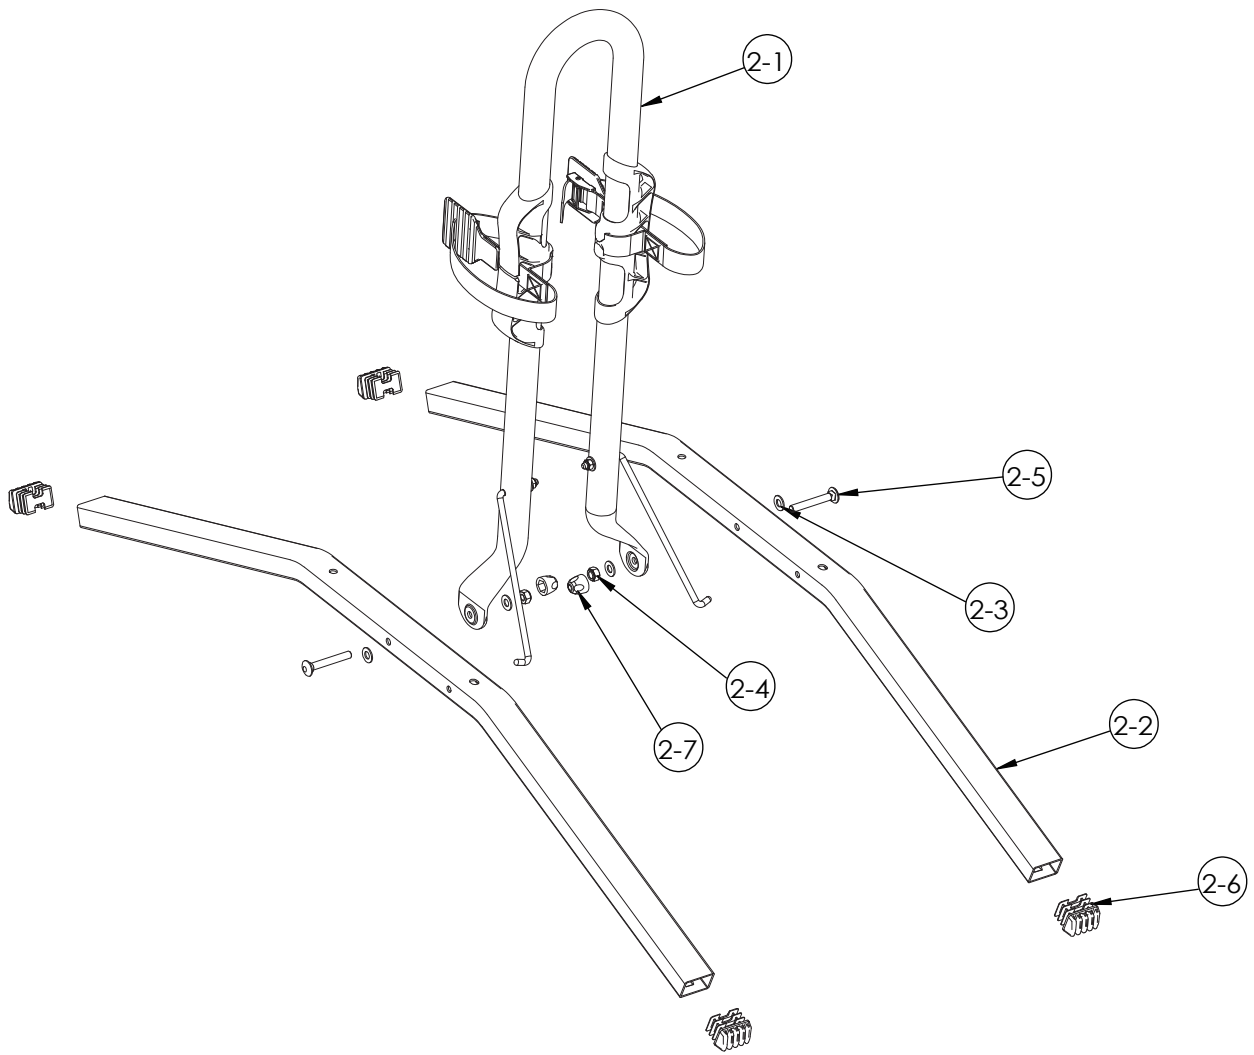

PART	DESCRIPTION	PART NUMBER	QTY.	PACK SIZE	PART	DESCRIPTION	PART NUMBER	QTY.	PACK SIZE
1	Foot assembly		1		21				
2	Platform assembly		1		22				
3	Screw M6x82mm	140-1106-022-04D	8		23				
4	Plastic washer	130-00445-01C	8		24				
5	Washer	142-1065-003-04D	8		25				
6	Nylock nut	141-0106-001-04D	8		26				
7	Cap	130-00458-01C	8		27				
8	Wheel support assembly		8		28				
9	Key	147-01905-99C	1		29				
10	Safety strap	3522-00197-03C	1		30				
11	Hitch lock	3509-00301-16C	1		31				
12	Hex bolt	140-0440-009-23D	1		32				
13	Spring washer	142-2045-001-04D	1		33				
14	Washer	142-1135-003-04D	1		34				
15	R-pin	143-00003-04D	1		35				
16	T-wrench	132-00022-05C	1		36				
17	Allen key	144-00004-06D	1		37				
18	Wrench	3344-00008-00P	1		38				
19	Wrench cover	130-00513-01C	1		39				
20					40				

PART	DESCRIPTION	PART NUMBER	QTY.	PACK SIZE	PART	DESCRIPTION	PART NUMBER	QTY.	PACK SIZE
1-1	Hitch tube	3204-00130-04P	1						
1-2	Platform	3203-00129-04P	1						
1-3	Plastic splint	130-00783-01C	2						
1-4	End cap	130-00228-01C	1						
1-5	Hex bolt	140-0312-001-04D	1						
1-6	T-pin assembly	3503-00134-16C	1						
1-7	Nylock nut	141-0112-001-04D	1						
1-8	Cap	130-00019-01C	2						
1-9	Cover	130-00612-16C	2						
1-10	Screw	140-1783-002-04D	4						

PART	DESCRIPTION	PART NUMBER	QTY.	PACK SIZE
2-1	U tube		1	
2-2	Wheel support tube	3202-00123-44P	2	
2-3	Washer	142-1065-003-04D	4	
2-4	Nylock nut M6x1.0	141-0106-001-04D	2	
2-5	Button head screw M6x45mm	140-1106-038-04D	2	
2-6	Cap	130-00340-01C	4	
2-7	Screw cap M6	130-00458-01C	2	
2-8				
2-9				
2-10				

PART	DESCRIPTION	PART NUMBER	QTY.	PACK SIZE

PART	DESCRIPTION	PART NUMBER	QTY.	PACK SIZE	PART	DESCRIPTION	PART NUMBER	QTY.	PACK SIZE
2-1-1	Vertical tube	3201-00401-00	1						
2-1-2	Adjustment rod	3209-00278-04D	2						
2-1-3	Washer	142-1050-001-04D	2						
2-1-4	Nylock nut	141-0105-001-04D	2						
2-1-5	U pad	130-00778-16C	2						
2-1-6	Strap sewing	3524-00268-01C	2						
2-1-7									
2-1-8									
2-1-9									