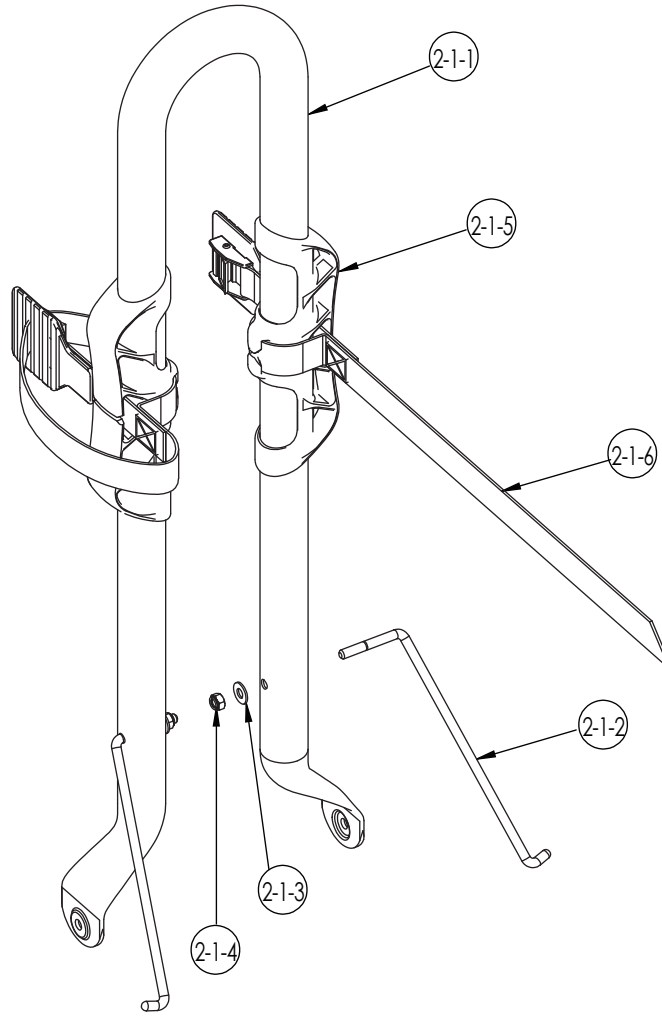

PART	DESCRIPTION	PART NUMBER	QTY.	PACK SIZE	PART	DESCRIPTION	PART NUMBER	QTY.	PACK SIZE
1	Foot assembly		1		21				
2	Platform assembly		1		22				
3	Screw M6x82mm	140-1106-022-04D	8		23				
4	Plastic washer	130-00445-01C	8		24				
5	Washer	142-1065-003-04D	8		25				
6	Nylock nut	141-0106-001-04D	8		26				
7	Cap	130-00458-01C	8		27				
8	Wheel support assembly		8		28				
9	Key	147-01905-99C	1		29				
10	Safety strap	3522-00197-03C	1		30				
11	Hitch lock	3509-00301-16C	1		31				
12	Hex bolt	140-0440-009-23D	1		32				
13	Spring washer	142-2045-001-04D	1		33				
14	Washer	142-1135-003-04D	1		34				
15	R-pin	143-00003-04D	1		35				
16	T-wrench	132-00022-05C	1		36				
17	Allen key	144-00004-06D	1		37				
18	Wrench	3344-00008-00P	1		38				
19	Wrench cover	130-00513-01C	1		39				
20					40				

PART	DESCRIPTION	PART NUMBER	QTY.	PACK SIZE	PART	DESCRIPTION	PART NUMBER	QTY.	PACK SIZE
1-1	Hitch tube	3204-00130-04P	1						
1-2	Platform	3203-00129-04P	1						
1-3	Plastic splint	130-00783-01C	2						
1-4	End cap	130-00228-01C	1						
1-5	Hex bolt	140-0312-001-04D	1						
1-6	T-pin assembly	3503-00134-16C	1						
1-7	Nylock nut	141-0112-001-04D	1						
1-8	Cap	130-00019-01C	2						
1-9	Cover	130-00612-16C	2						
1-10	Screw	140-1783-002-04D	4						

PART	DESCRIPTION	PART NUMBER	QTY.	PACK SIZE
2-1	U tube		1	
2-2	Wheel support tube	3202-00123-44P	2	
2-3	Washer	142-1065-003-04D	4	
2-4	Nylock nut M6x1.0	141-0106-001-04D	2	
2-5	Button head screw M6x45mm	140-1106-038-04D	2	
2-6	Cap	130-00340-01C	4	
2-7	Screw cap M6	130-00458-01C	2	
2-8				
2-9				
2-10				

PART	DESCRIPTION	PART NUMBER	QTY.	PACK SIZE

PART	DESCRIPTION	PART NUMBER	QTY.	PACK SIZE	PART	DESCRIPTION	PART NUMBER	QTY.	PACK SIZE
2-1-1	Vertical tube	3201-00401-00	1						
2-1-2	Adjustment rod	3209-00278-04D	2						
2-1-3	Washer	142-1050-001-04D	2						
2-1-4	Nylock nut	141-0105-001-04D	2						
2-1-5	U pad	130-00778-16C	2						
2-1-6	Strap sewing	3524-00268-01C	2						
2-1-7									
2-1-8									
2-1-9									