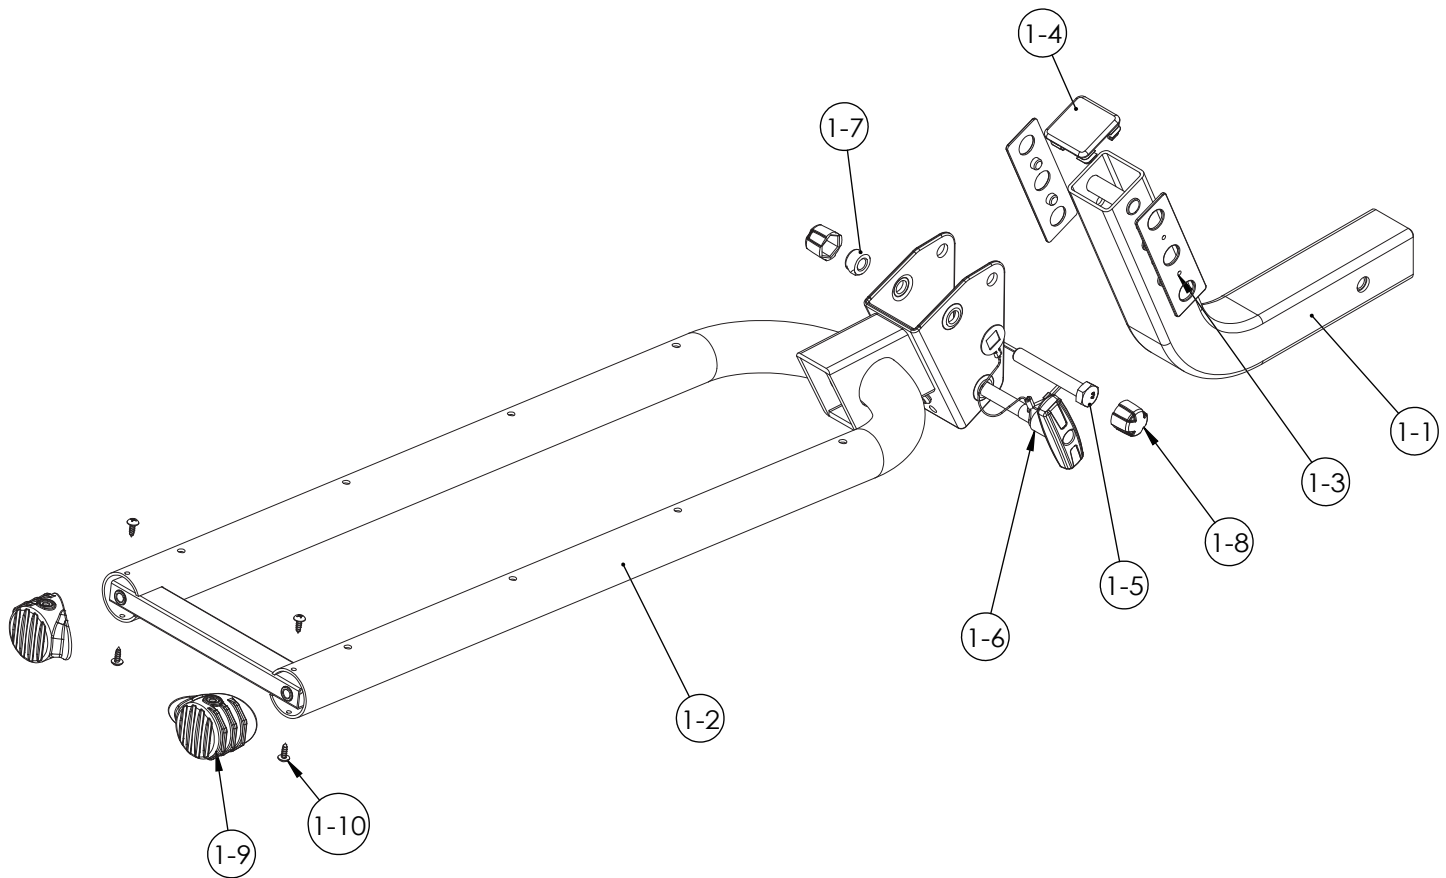

PART	DESCRIPTION	PART NUMBER	QTY.	PACK SIZE	PART	DESCRIPTION	PART NUMBER	QTY.	PACK SIZE
1	Foot assembly		1		21				
2	Platform assembly		1		22				
3	Screw M6x82mm	140-1106-022-04D	8		23				
4	Plastic washer	130-00445-01C	8		24				
5	Washer	142-1065-003-04D	8		25				
6	Nylock nut	141-0106-001-04D	8		26				
7	Cap	130-00458-01C	8		27				
8	Wheel support assembly		8		28				
9	Key	147-01905-99C	1		29				
10	Safety strap	3522-00197-03C	1		30				
11	Hitch lock	3509-00301-16C	1		31				
12	Hex bolt	140-0440-009-23D	1		32				
13	Spring washer	142-2045-001-04D	1		33				
14	Washer	142-1135-003-04D	1		34				
15	R-pin	143-00003-04D	1		35				
16	T-wrench	132-00022-05C	1		36				
17	Allen key	144-00004-06D	1		37				
18	Wrench	3344-00008-00P	1		38				
19	Wrench cover	130-00513-01C	1		39				
20					40				

PART	DESCRIPTION	PART NUMBER	QTY.	PACK SIZE	PART	DESCRIPTION	PART NUMBER	QTY.	PACK SIZE
1-1	Hitch tube	3204-00130-04P	1						
1-2	Platform	3203-00129-04P	1						
1-3	Plastic splint	130-00783-01C	2						
1-4	End cap	130-00228-01C	1						
1-5	Hex bolt	140-0312-001-04D	1						
1-6	T-pin assembly	3503-00134-16C	1						
1-7	Nylock nut	141-0112-001-04D	1						
1-8	Cap	130-00019-01C	2						
1-9	Cover	130-00612-16C	2						
1-10	Screw	140-1783-002-04D	4						

PART	DESCRIPTION	PART NUMBER	QTY.	PACK SIZE
2-1	U tube		1	
2-2	Wheel support tube	3202-00123-44P	2	
2-3	Washer	142-1065-003-04D	4	
2-4	Nylock nut M6x1.0	141-0106-001-04D	2	
2-5	Button head screw M6x45mm	140-1106-038-04D	2	
2-6	Cap	130-00340-01C	4	
2-7	Screw cap M6	130-00458-01C	2	
2-8				
2-9				
2-10				

PART	DESCRIPTION	PART NUMBER	QTY.	PACK SIZE

PART	DESCRIPTION	PART NUMBER	QTY.	PACK SIZE	PART	DESCRIPTION	PART NUMBER	QTY.	PACK SIZE
2-1-1	Vertical tube	3201-00401-00	1						
2-1-2	Adjustment rod	3209-00278-04D	2						
2-1-3	Washer	142-1050-001-04D	2						
2-1-4	Nylock nut	141-0105-001-04D	2						
2-1-5	U pad	130-00778-16C	2						
2-1-6	Strap sewing	3524-00268-01C	2						
2-1-7									
2-1-8									
2-1-9									